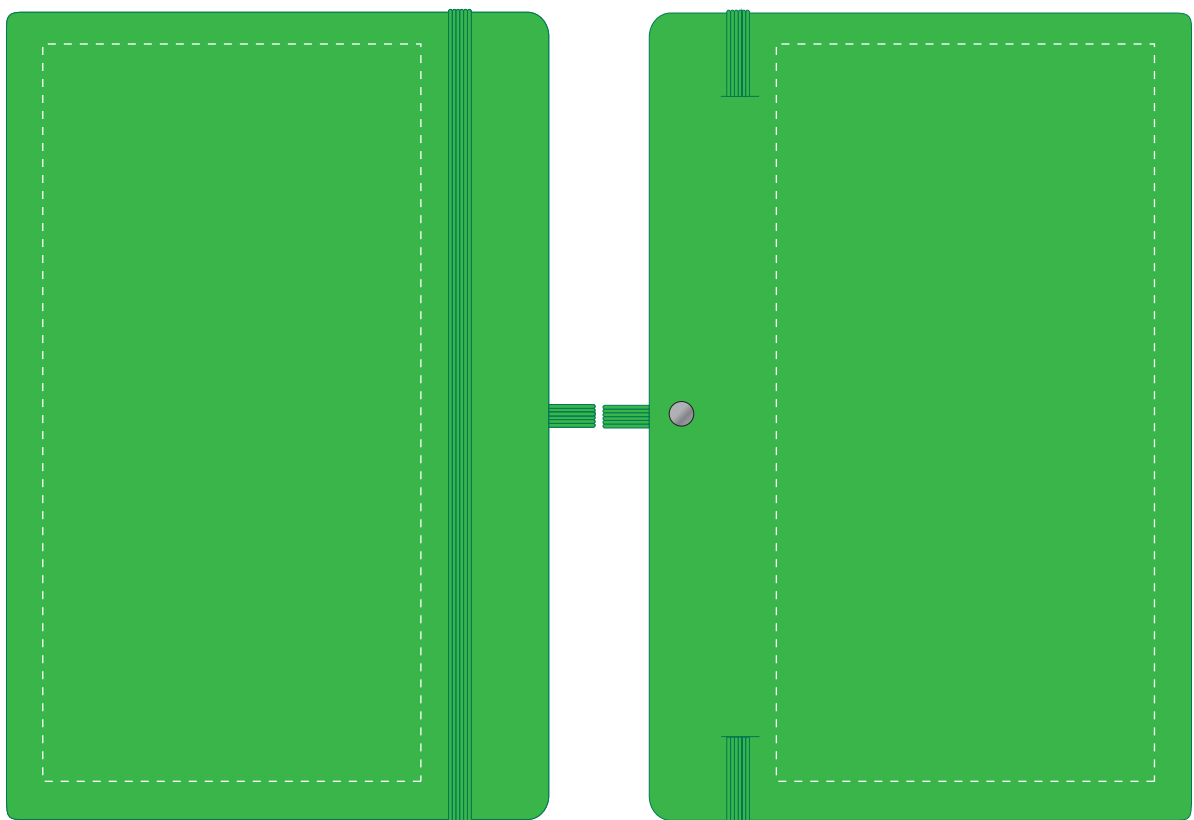

Your Ref:	Quantity:	Product Code: QS0745
Our Ref:	Version: 1	Product Colour: GREEN

PRINTING CONCERNS:**PRODUCT INFO: DUE TO THE NATURE OF THE PRODUCT THE PRINT POSITION MAY VARY BY 2 - 3 MM**

We stock this item in the following colours

**PANTONE REFERENCE(S)**

- Colour 1
- Colour 1
- Colour 1
- Colour 1

Product Image for visualisation
- colours may vary

ARTWORK SCALE 50%

- CENTRED TO PRINT AREA
- CENTRED TO NOTEBOOK

The dashed line is to demonstrate print area and will not appear on your printed item

To proceed, please approve visual via the online system.

ARTWORK SCALE 100%
Max print area: 195mm x 100mm

ARTWORK SCALE 100%
Max print area: 195mm x 100mm